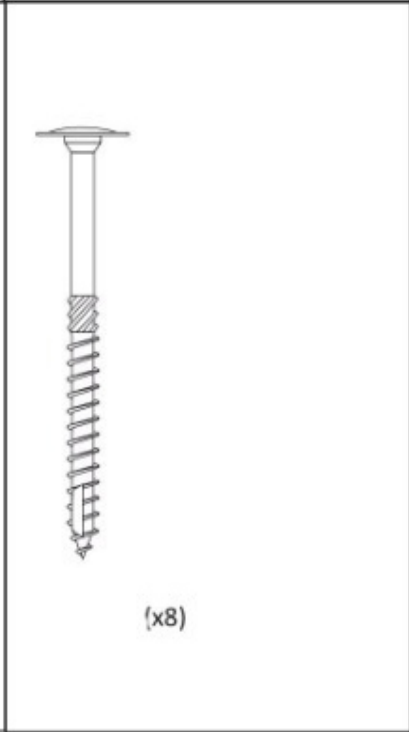

LUNA DELUXE

1

(x4)

3

6

7

HIGH QUALITY WOODEN GARDEN BENCHES

T: