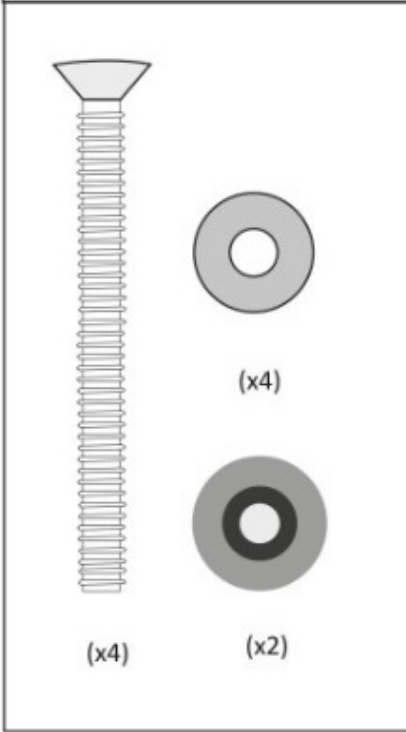

LUNA DELUXE

1

(x4)

3

6

7

HIGH QUALITY WOODEN GARDEN BENCHES

T: