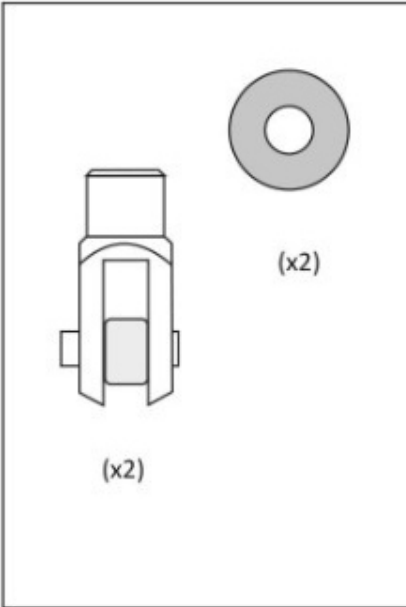

LUNA DELUXE

1

(x4)

3

6

7

HIGH QUALITY WOODEN GARDEN BENCHES

T: