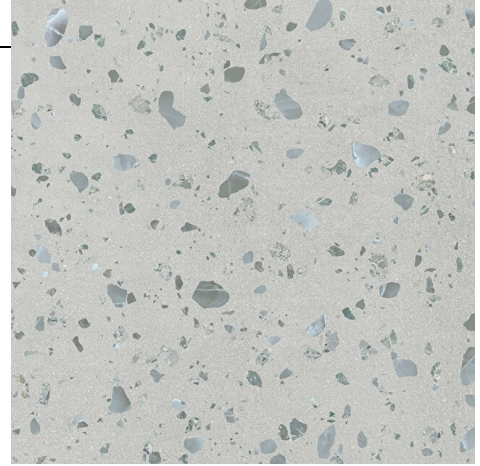

Name	60x60 Set6.0 Terrazzo Soft Gri R10A 7R
Collection	SET6.0
Grout Margin	2 cm
Body Type	Glazed Porcelain
Product Type 1	Terrazo Tile
Thickness	9mm
Surface	R10A
Brightness	Matt
Size	60x60
Color	White
Box m2	1.44
Designer	VitrA Design Team
Production Technique	Digital
By texture	Ceramic Texture
By area of Use	Balcony & Terrace, Bathroom, Commercial Floors, Residential Flooring
By colour	White
Mortar Margin	1.83

Product code: K950793R0001VTE0

Description

Porcelain Tiles, Matt

All drawings contain the necessary measurements which are subject to standard tolerances.

For exact measurements, in particular for customized installation scenarios, it can only be taken from the finished ceramic product.