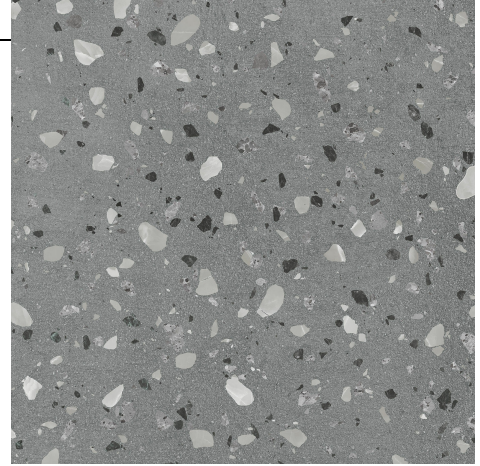

<b>Name</b>	60x60 Set6.0 Terrazzo Dark Grey R10At 7R
<b>Collection</b>	SET6.0
<b>Colour</b>	Dark Grey
<b>Designer</b>	VitrA Design Team
<b>Size</b>	60x60
<b>Brightness</b>	Matte
<b>Surface</b>	R10A
<b>Production Technique</b>	Digital
<b>Texture</b>	Ceramic Texture
<b>Thickness</b>	9mm
<b>Area of Use</b>	Bathroom
<b>Area of Use</b>	Balcony & Terrace
<b>Area of Use</b>	Home Internal Floor
<b>Area of Use</b>	Commercial Floors
<b>Colour group</b>	Grayscale
<b>Product Type 1</b>	Terrazo Tile
<b>Body Type</b>	Glazed Porcelain
<b>Grout Margin</b>	2 cm
<b>Box m2</b>	1.44